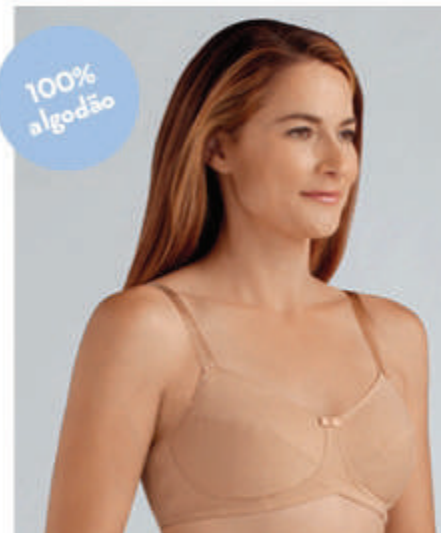

100% algodão

RUTH Soft Bra

70-105 AA, A, B; 70-100 C; 70-95 D, E; 70-90 F

○ 0873 White** ● 0872 Nude